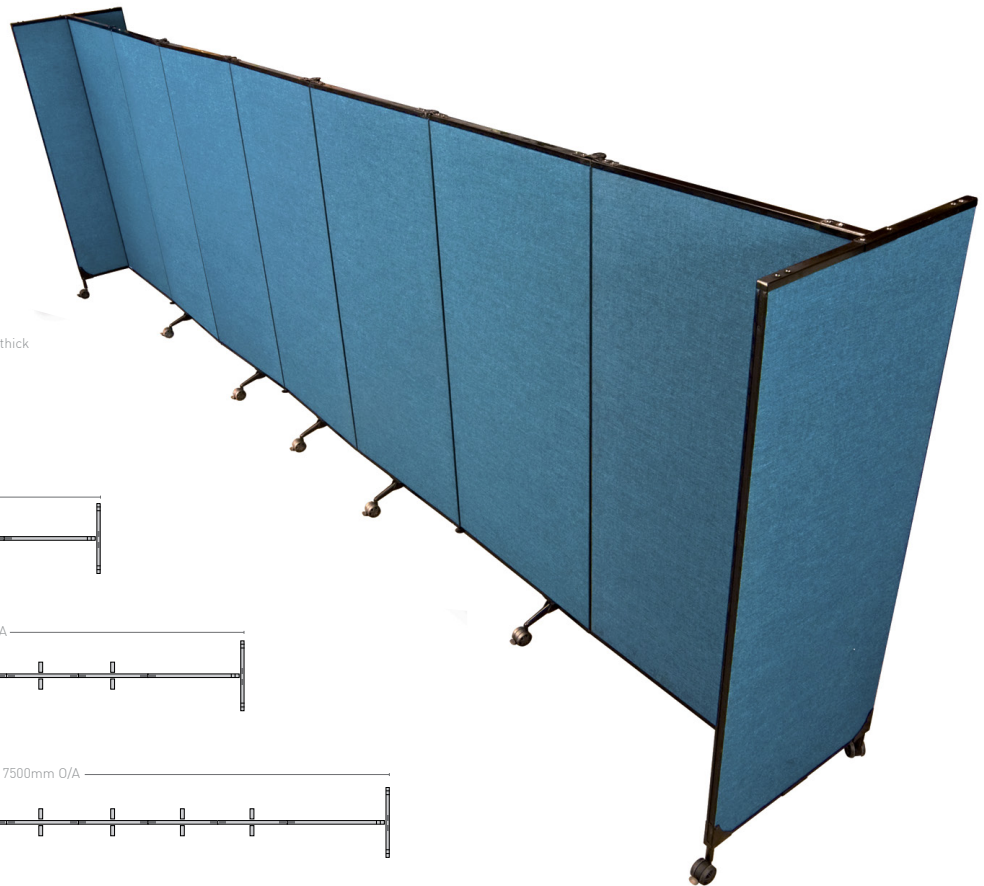

GREAT DIVIDER

SYLEX
ergonomics

GREAT DIVIDER STARTER SET

Fabric Great Dividers are a brand new rolling wall system for flexibly dividing space and providing effective visual and acoustic barriers. While providing excellent space division, when not being used they simply fold up and roll away in seconds into a compact and storable unit. Great Dividers are a completely modular system allowing you to add panels to create the length of divide you need, up to 7.5 metres long. For even longer configurations units can be ganged together.

Great Dividers come in two heights: 1820mm high (6 foot) or 2438mm high (8 foot). While the most popular version is the blue fabric wall, there is also the option of a pair of dry-erase whiteboard wall panels.

Great Divider fabric panels are pinnable with a soft substrate, which also aids sound attenuation.

Starter Set

Starter Set + 1 Add-On Panels

Starter Set + 2 Add-On Panels

Starter Set + 3 Add-On Panels

Starter Set

Add-on panels come in hinged pairs, with each panel measuring 820mm wide. Like the Starter Sets there are two heights:

1820mm high (6 foot)

2438mm high (8 foot)

The optional dry-erase whiteboard features a high pressure laminate dryerase surface that provides smooth writability, easy erasability and exceptional durability. Up to 3 pairs of Add-on panels can be joined to each Starter Set to create large-format flexible walls, up to 7.5m long. For even longer configurations units can be ganged together. A 4-piece ganging kit link sets together. One set of four is required for each pair of end panels to be joined together.