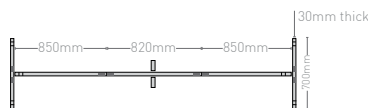

GREAT DIVIDER

SYLEX
ergonomics

GREAT DIVIDER STARTER SET

Fabric Great Dividers are a brand new rolling wall system for flexibly dividing space and providing effective visual and acoustic barriers. While providing excellent space division, when not being used they simply fold up and roll away in seconds into a compact and storable unit. Great Dividers are a completely modular system allowing you to add panels to create the length of divide you need, up to 7.5 metres long. For even longer configurations units can be ganged together.

Great Dividers come in two heights: 1820mm high (6 foot) or 2438mm high (8 foot). While the most popular version is the blue fabric wall, there is also the option of a pair of dry-erase whiteboard wall panels.

Great Divider fabric panels are pinnable with a soft substrate, which also aids sound attenuation.

Starter Set